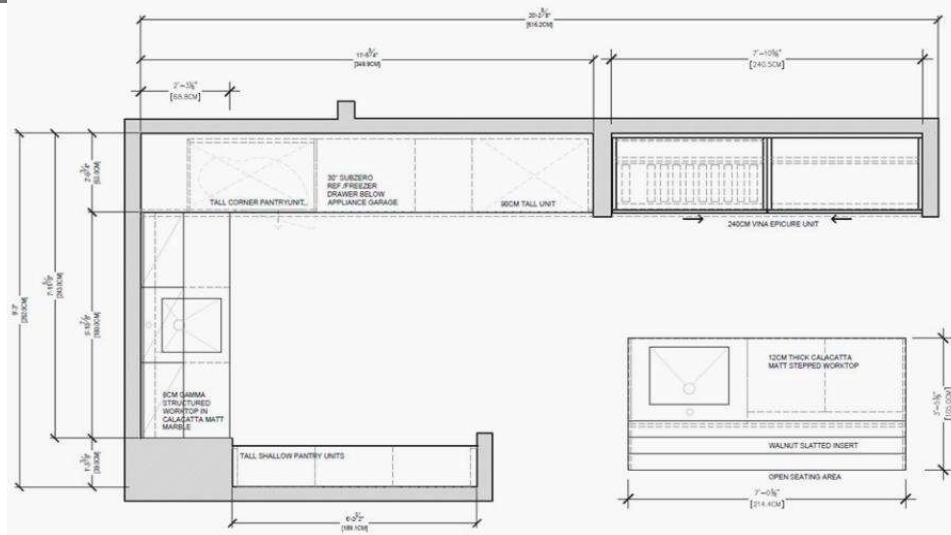

B&B
ITALIA MAXALTO Arclinea
B&B Italia Store Chicago

312.335.3855