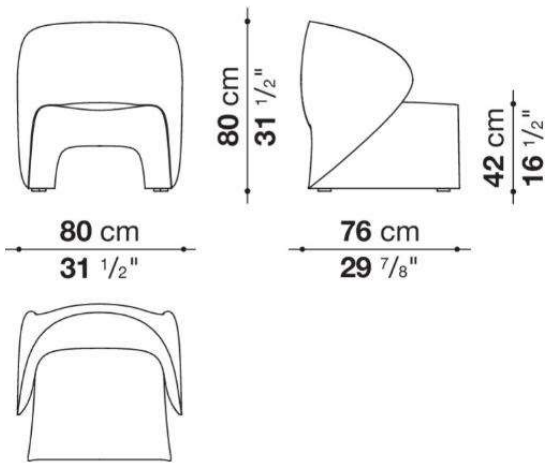

WPA
CHICAGO

**SAMPLE
S A L E**

B&B Italia

RETAIL PRICE $12,696.00

SALE PRICE $ 7,617.60

Narinari Armchairs (set of 2)