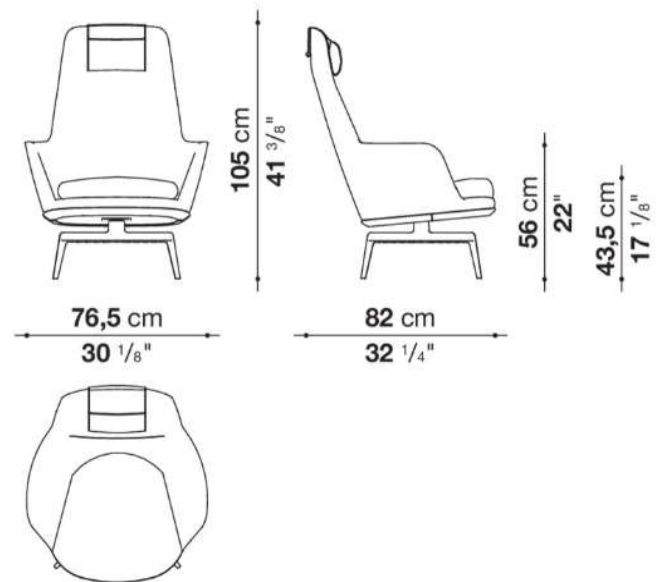

312.335.3855

WPA  
CHICAGO

MAXALTO

Caratos Swivel Armchair

SAMPLE  
SALE

RETAIL PRICE \$9,404.00

SALE PRICE \$5,642.40

Cover: Kora Leather 357

Frame: Amber Painted

B&B  
ITALIA MAXALTO Arclinea  
B&B Italia Store Chicago

312.335.3855

**WPA**  
CHICAGO

**SAMPLE  
S A L E**

**MAXALTO**

**Caratos Armchair and  
Ottoman**

RETAIL PRICE \$8,772.00