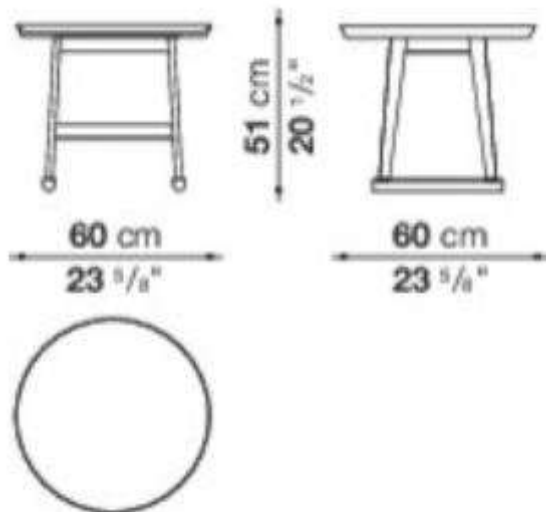

312.335.3855

**WPA**  
CHICAGO

**MAXALTO**

**Recipio '14 Small Table**

**SAMPLE  
S A L E**

RETAIL PRICE \$2,922.00

**SALE PRICE \$1,753.20**

Finish: Black Shellac