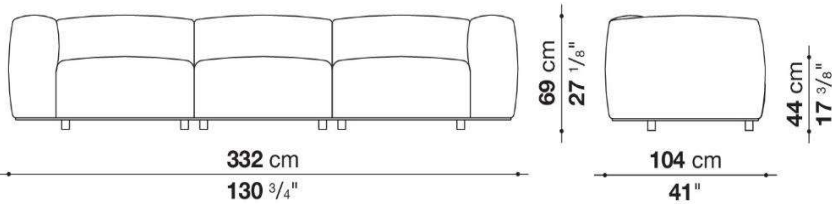

WPA
CHICAGO

**SAMPLE
SALE**

**B&B Italia
Dambodue Set
Sofa plus Ottoman**

RETAIL PRICE $23,351.00

SALE PRICE $ 8,172.85

Cover: Sirte 100