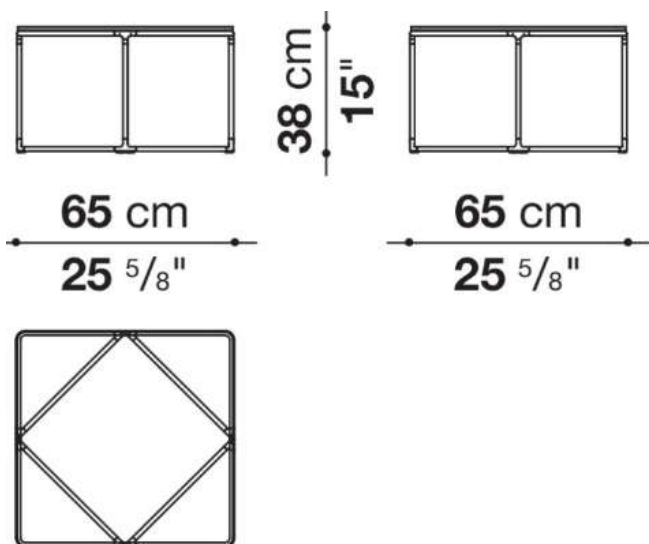

WPA
CHICAGO

**SAMPLE
SALE**

B&B Italia

RETAIL PRICE $3,262.00

Lemante Small Table

SALE PRICE $1,467.90

Base: Glossy Anthracite