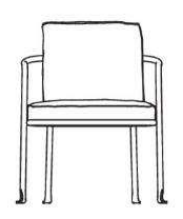

69 cm
27 1/8"

83 cm
32 5/8"