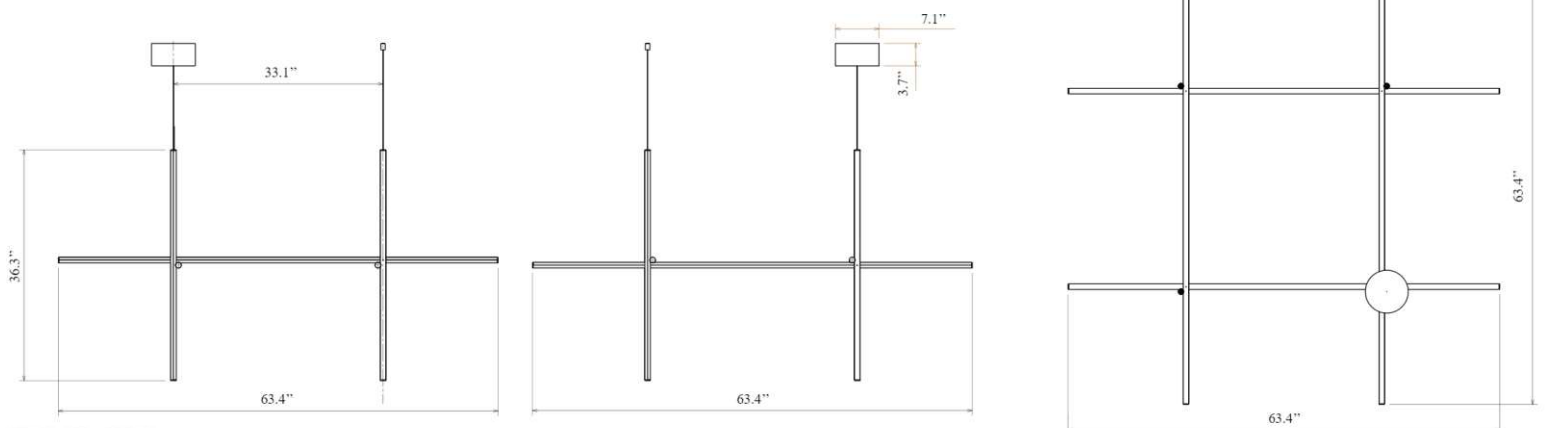

Suspension Lights
Finish: Anodized Champagne