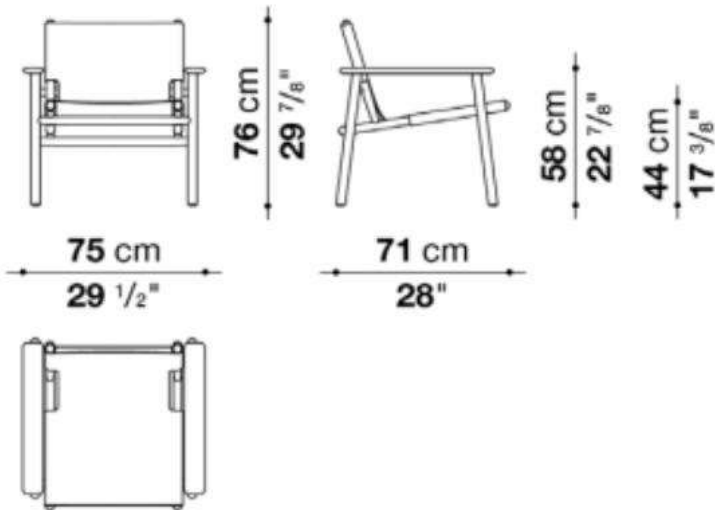

312.335.3855

**WPA**  
CHICAGO

**B&B Italia Outdoor**

**Cordoba Armchairs**

**Sold as Set of Two**

**SAMPLE  
SALE**

RETAIL PRICE \$5,804.00

**SALE PRICE \$2,321.60**