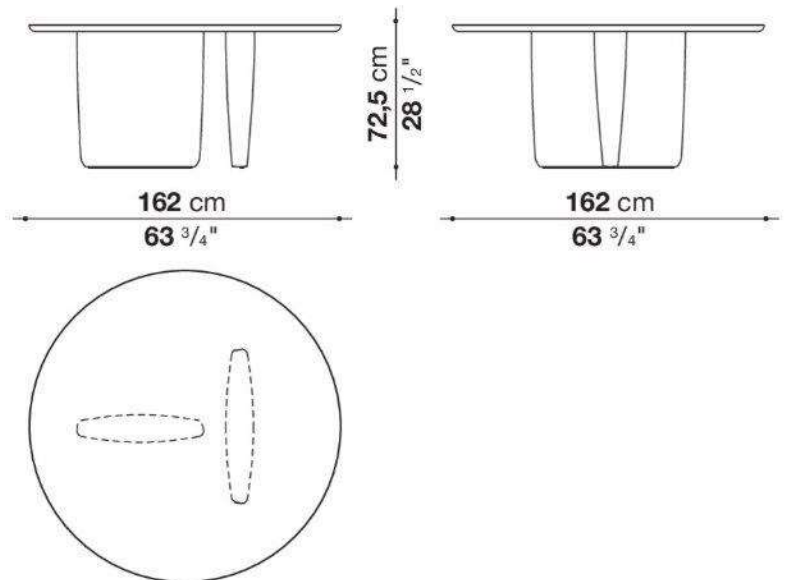

RETAIL PRICE

\$12,018.00

**SALE PRICE**

**\$ 6,009.00**

Finish: Grey Cement 0237G

**B&B**  
**ITALIA** MAXALTO Arclinea  
B&B Italia Store Chicago

312.335.3855

**WPA**  
CHICAGO