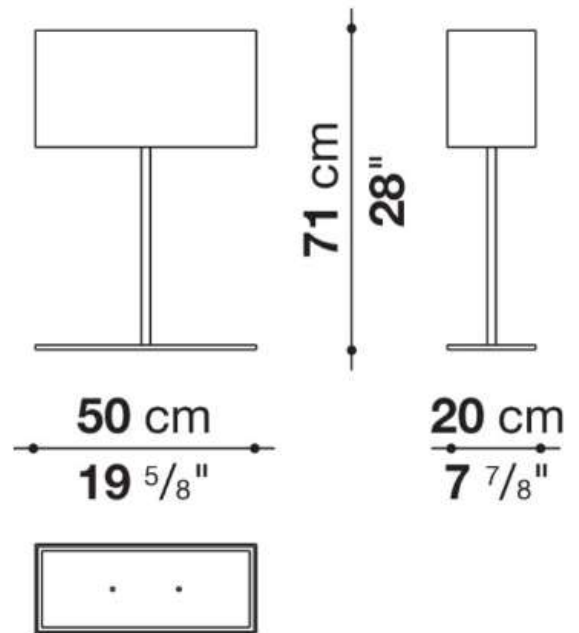

Maxalto

RETAIL PRICE $2,525.00

SALE PRICE $1,111.20

Leukon Table Lamp

Shade: Beige Fabric

Frame: Bronzed