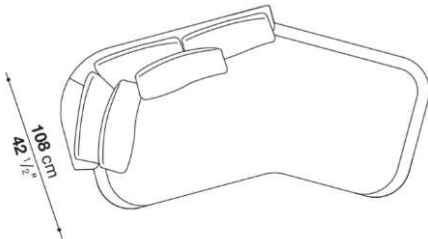

Cover: Liveri 251