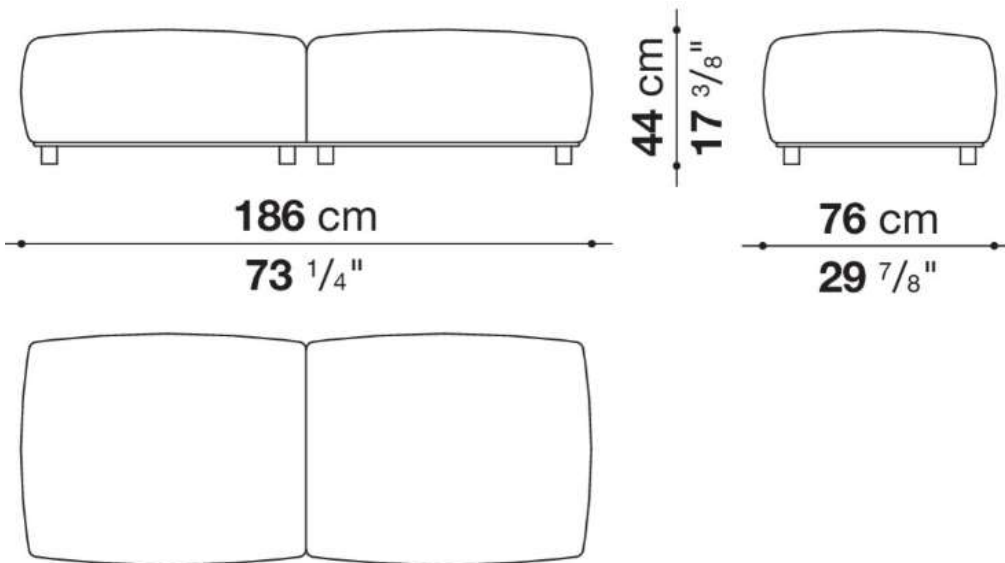

WPA
CHICAGO

SAMPLE
S A L E

B&B Italia

Dambodue
Ottoman/Bench

RETAIL PRICE $5,070.00

SALE PRICE $2,028.00

Cover: Sirte 100