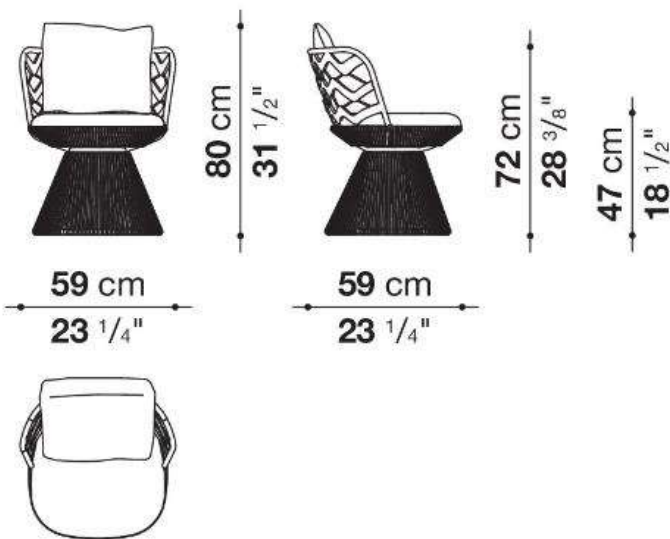

WPA
CHICAGO

**SAMPLE
SALE**

B&B Italia Outdoor

**Flair O' Dining
Chairs (Set of 4)**

RETAIL PRICE $10,764.00

SALE PRICE $ 2,691.00

Cover: Agate 100

Frame: Dove Grey
Polypropylene Interlacing

B&B
ITALIA MAXALTO Arclinea
B&B Italia Store Chicago

312.335.3855