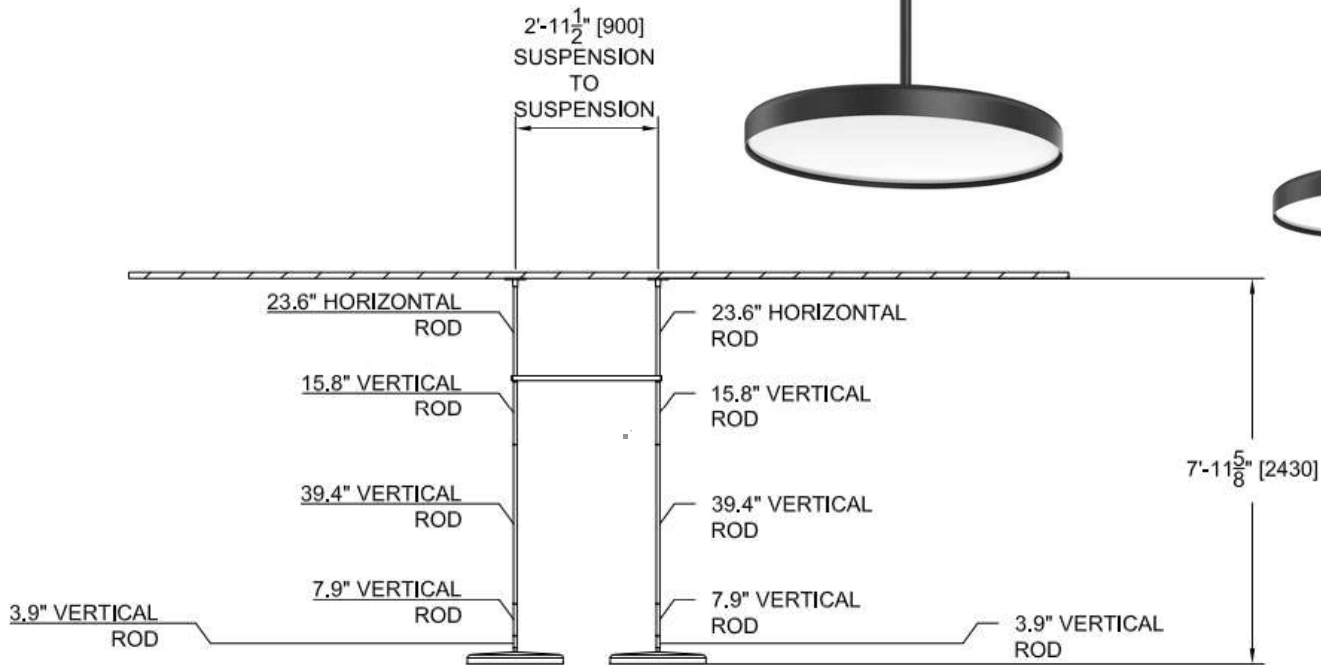

FLOS

Infra-Structure Episode 2

RETAIL PRICE $8,132.00
SALE PRICE $4,066.00

Suspension Fixture

Finish: Black Fixture
Dimmable / 2700K LED
Lamp Head Dims: 23.7" Dia. Each

Finish: Black

312.335.3855