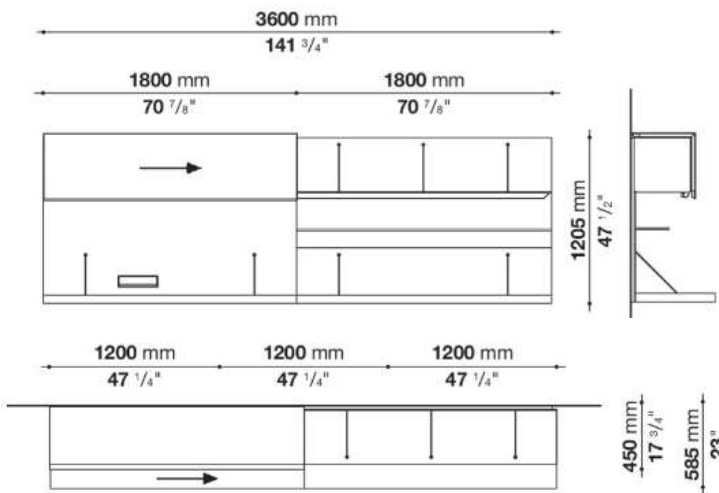

WPA
CHICAGO

**SAMPLE
S A L E**

B&B Italia

PAB Wall System

RETAIL PRICE $15,847.00

SALE PRICE $ 6,338.80

B&B
ITALIA MAXALTO Arclinea
B&B Italia Store Chicago

Tops and Shelves: Smoked Oak

Flap Door
Painted Bronze
Reflective Glass

Back Panel Tortora
Satin Lacquer

Metal Profile
Black Painted Chrome

3 1 2 . 3 3 5 . 3 8 5 5