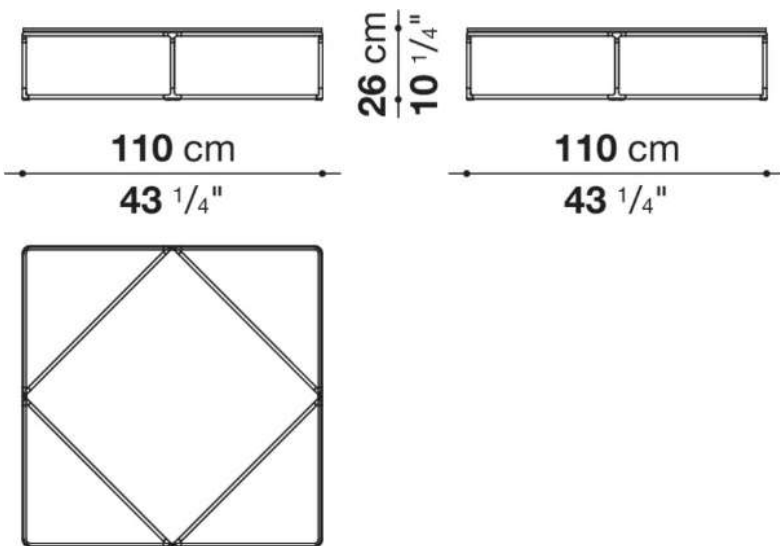

WPA
CHICAGO

**SAMPLE
SALE**

B&B Italia

RETAIL PRICE $2,851.00

SALE PRICE $1,282.95

Lemante Low Table

Frame: Matte Black