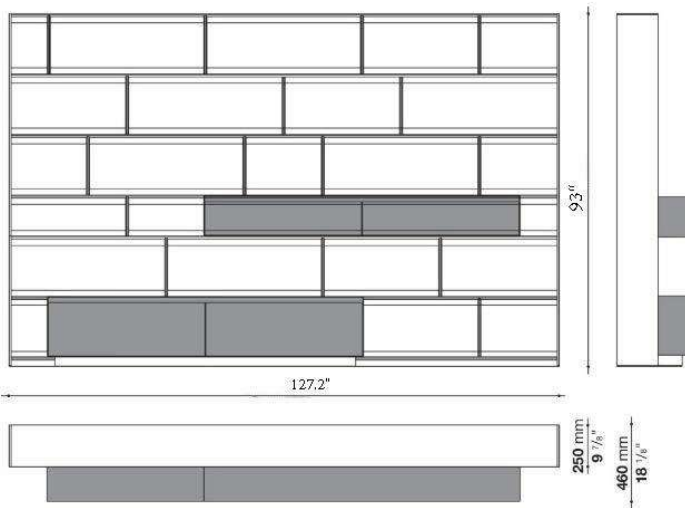

WPA
CHICAGO

SAMPLE
S A L E

B&B Italia

Flat C Wall System

RETAIL PRICE $29,640.00

SALE PRICE $14,820.00

Back Panel
Pearl White Satin
Lacquer

Back Panel & Spacers
Tortora Satin Lacquer

Frame, Shelves, Flap
Door & Spacers
Anthracite Satin
Lacquer