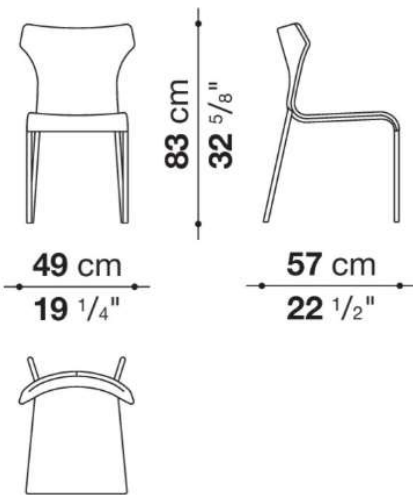

Frame: Natural Wenge

**B&B**  
**ITALIA** MAXALTO Arclinea  
B&B Italia Store Chicago

312.335.3855

**WPA**  
CHICAGO

**B&B Italia**

**Papilio Chairs**

**(2 available)**

**SAMPLE  
S A L E**

RETAIL PRICE \$2,780.00

**SALE PRICE \$1,390.00**

**\$695.00 ea**

Cover: Gamma Leather 255

Frame: Black Painted

**B&B**  
**ITALIA** MAXALTO Arclinea  
B&B Italia Store Chicago

312.335.3855

**WPA**  
CHICAGO