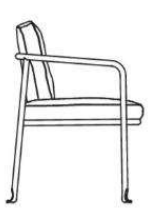

312.335.3855

**WPA**  
CHICAGO

**SAMPLE  
SALE**

**B&B Italia Outdoor**

RETAIL PRICE \$10,372.00

**SALE PRICE \$ 2,593.00**

**Borea Dining Chair (set of 4)**

Frame: Anthracite Painted

Cover: Solano 215

Piping: Dark Grey

69 cm  
27 1/8"

83 cm  
32 5/8"

61 cm  
24"

64,5 cm  
25 3/8"  
45 cm  
17 3/4"

95 cm  
37 3/8"

85 cm  
33 1/2"

**B&B**  
**ITALIA** MAXALTO Arclinea  
B&B Italia Store Chicago

312.335.3855

**WPA**  
CHICAGO

**SAMPLE  
S A L E**

**B&B Italia Outdoor**

**Canasta Dining Chair**

RETAIL PRICE \$2,704.00

**SALE PRICE \$ 676.00**