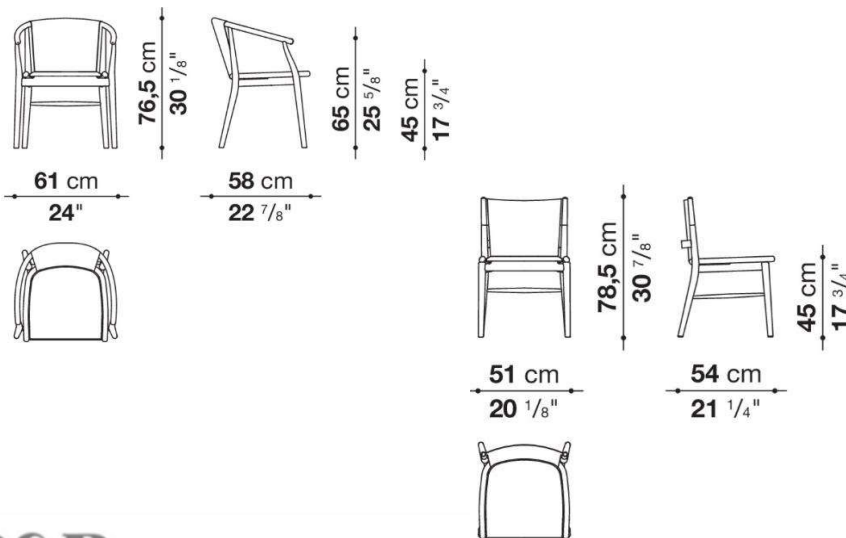

Cover: Embossed Thick
Leather 350