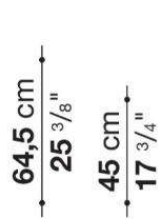

Cover: Solano 215

Piping: Dark Grey

69 cm  
27 1/8"

83 cm  
32 5/8"

61 cm  
24"

64,5 cm  
25 3/8"  
45 cm  
17 3/4"

95 cm  
37 3/8"

85 cm  
33 1/2"