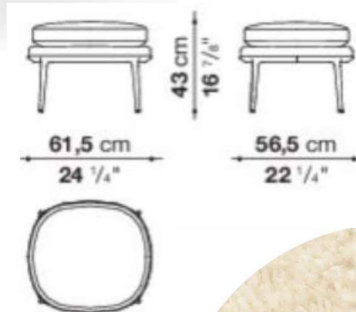

WPA
CHICAGO

**SAMPLE
S A L E**

MAXALTO

**Caratos Armchair and
Ottoman**

RETAIL PRICE $8,772.00

SALE PRICE $5,263.20

Cover: Milo 200