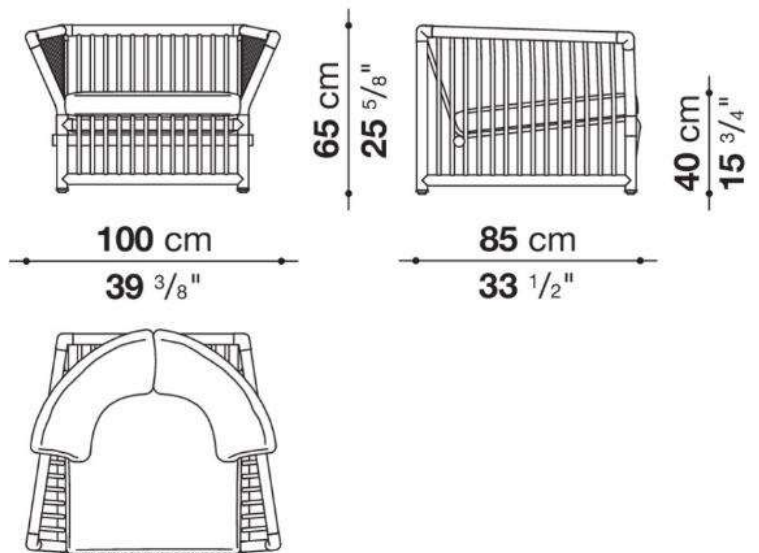

DOES NOT INCLUDE SALES TAX, STOOLS AT ISLAND, DESIGN SERVICES, DISASSEMBLY, DELIVERY, STORAGE, OR RE-INSTALL

**B&B**  
 ITALIA MAXALTO Arclinea  
 B&B Italia Store Chicago

312.335.3855

**WPA**  
CHICAGO

**SAMPLE  
S A L E**

**B&B Italia Outdoor**

RETAIL PRICE \$4,872.00

**SALE PRICE \$1,948.80**

**Softcage Armchair**

Frame: Grey Stained Rattan    Cover: Scirocco 830

**B&B**  
**ITALIA** MAXALTO Arclinea  
B&B Italia Store Chicago