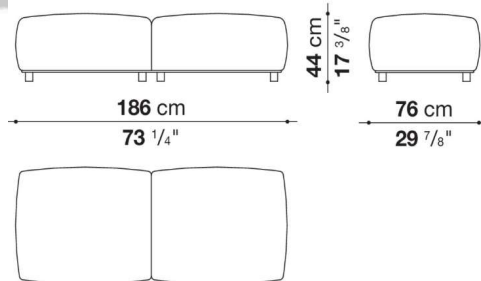

WPA
CHICAGO

**SAMPLE
SALE**

**B&B Italia
Dambodue Set
Sofa plus Ottoman**

RETAIL PRICE $23,351.00

SALE PRICE $ 8,172.85

Cover: Sirte 100