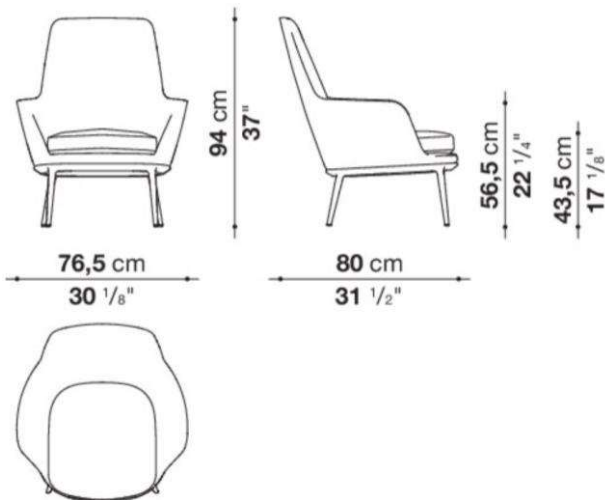

WPA
CHICAGO

**SAMPLE
S A L E**

MAXALTO

**Caratos Armchair and
Ottoman**

RETAIL PRICE $8,772.00

SALE PRICE $5,263.20

Cover: Milo 200