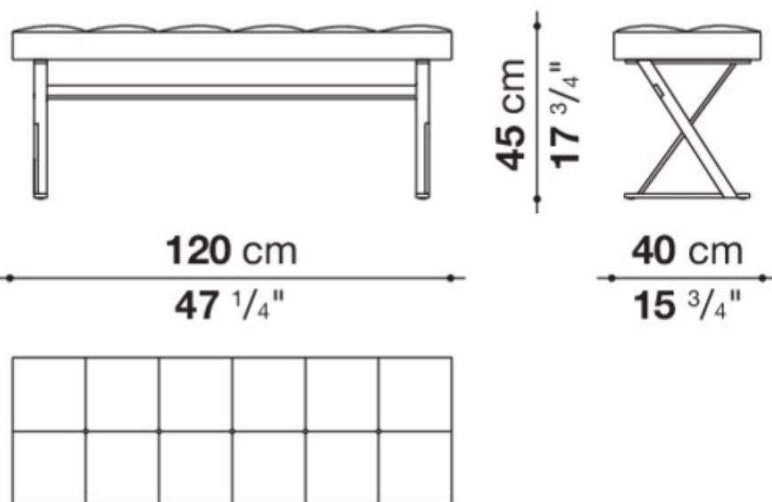

WPA
CHICAGO

**SAMPLE
S A L E**

MAXALTO

RETAIL PRICE $6,400.00

SALE PRICE $3,840.00

Pathos Bench

Cover: Alfa Leather 253