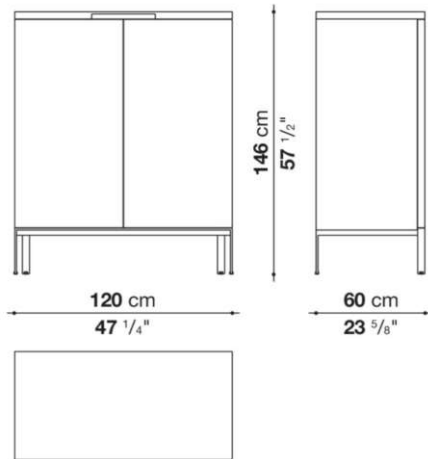

WPA
CHICAGO

**SAMPLE
S A L E**

MAXALTO

Mida Storage Cabinet

Qty: 1 or Set of 2

RETAIL PRICE $13,803.00 ea

SALE PRICE $ 6,700.50 ea

SALE PRICE $ 10,720.80 set

Exterior & Interior
Natural Wenge