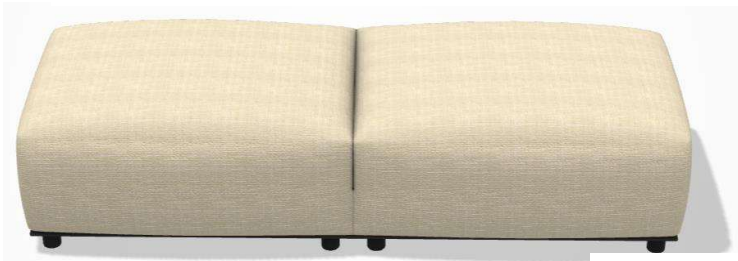

Cover: Sirte 100

Frame: Bronzed Nickel Painted

**B&B**  
**ITALIA** MAXALTO Arclinea  
B&B Italia Store Chicago

312.335.3855

**WPA**  
CHICAGO

**SAMPLE**  
**S A L E**

**B&B Italia**

**Dambodue**  
**Ottoman/Bench**

RETAIL PRICE \$5,070.00

**SALE PRICE \$2,028.00**

Cover: Sirte 100

Frame: Bronzed Nickel  
Painted

**B&B**  
**ITALIA** MAXALTO Arclinea  
B&B Italia Store Chicago

3 1 2 . 3 3 5 . 3 8 5 5

**WPA**  
CHICAGO

**SAMPLE  
SALE**

**B&B Italia  
Dambodue Set  
Sofa plus Ottoman**

RETAIL PRICE \$23,351.00

**SALE PRICE \$ 8,172.85**

Cover: Sirte 100

Frame: Bronzed Nickel  
Painted

**B&B**  
**ITALIA** MAXALTO Arclinea  
B&B Italia Store Chicago