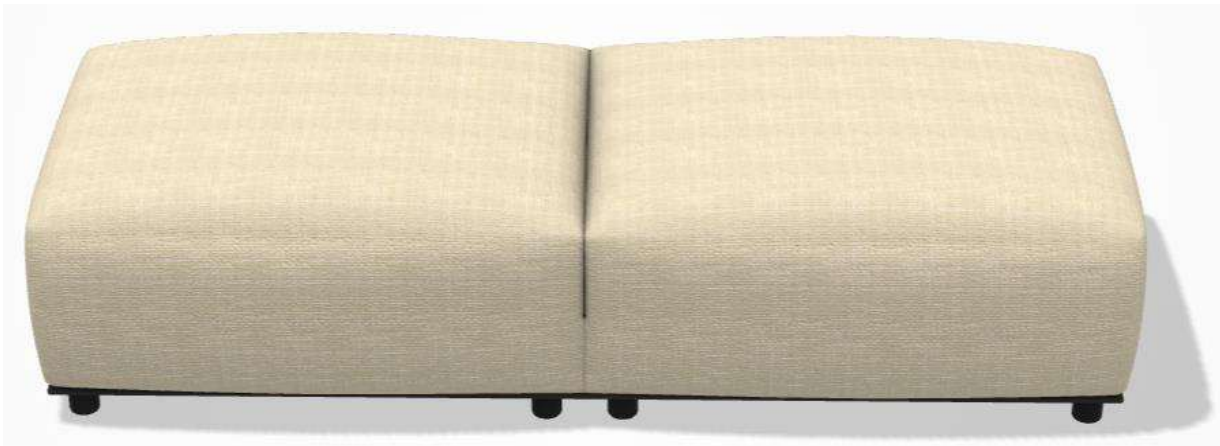

WPA
CHICAGO

SAMPLE
S A L E

B&B Italia

Dambodue
Ottoman/Bench

RETAIL PRICE $5,070.00

SALE PRICE $2,028.00

Cover: Sirte 100