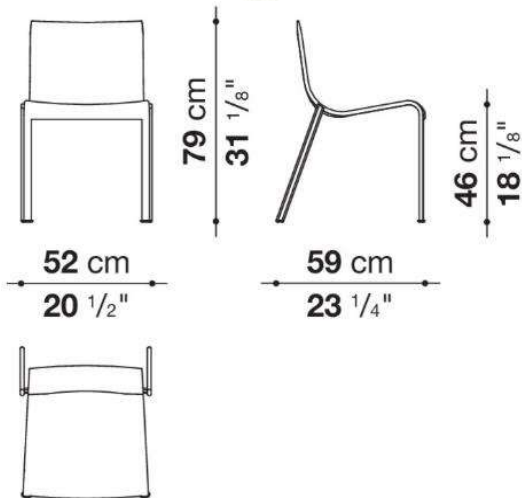

WPA
CHICAGO

**SAMPLE
S A L E**

B&B Italia

Mjna Chair

RETAIL PRICE $2,228.00

SALE PRICE $1,336.80

Cover: Embossed Thick Leather 150