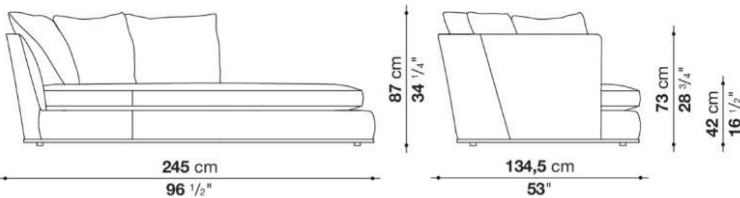

Cover: Liveri 251